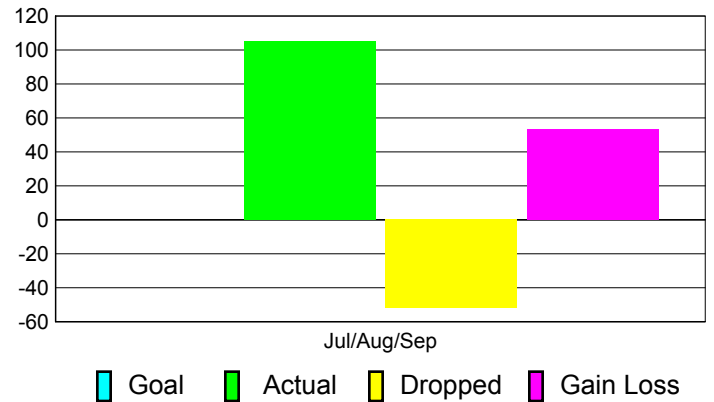

Membership Results 2011-2012

Goal, New, Dropped, Gain/Loss